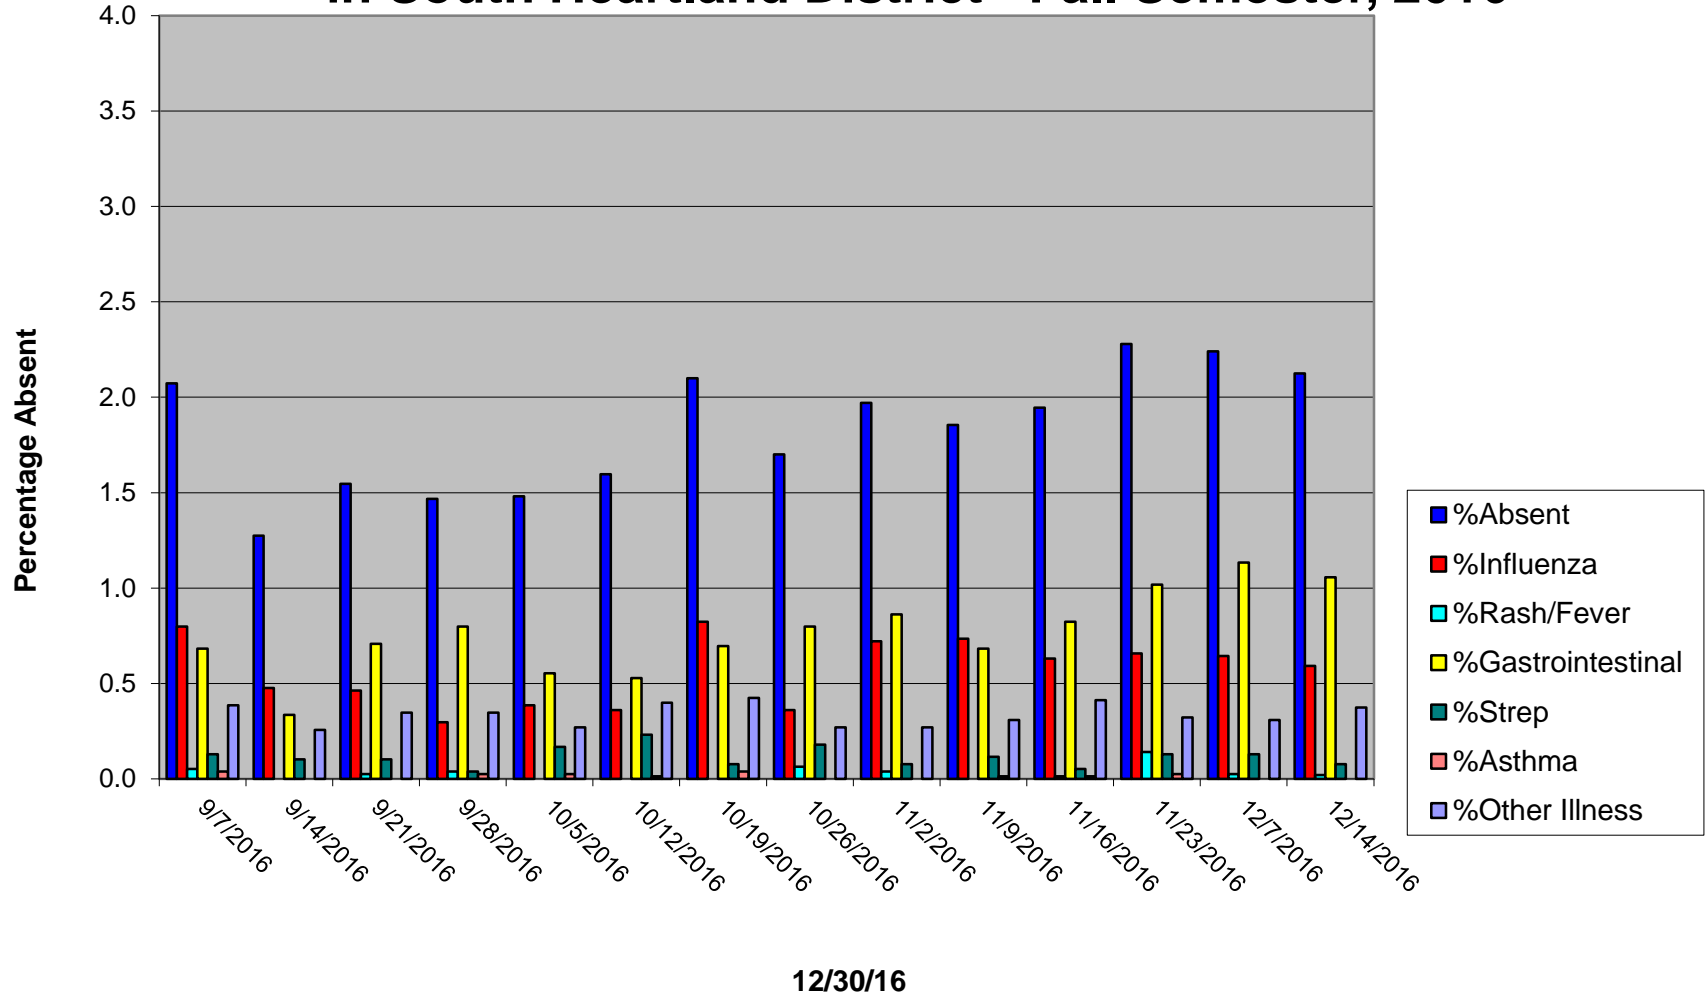

Percentage of Students Absent due to Illness in Schools in South Heartland District - Fall Semester, 2016

Percent of students absent due to illness in South Heartland District Schools (Adams, Clay, Nuckolls, and Webster Counties) on Wednesdays each week of fall semester for the 2016-2017 school year. Thirty five schools, with a total enrollment of 7,765 students, participate weekly.