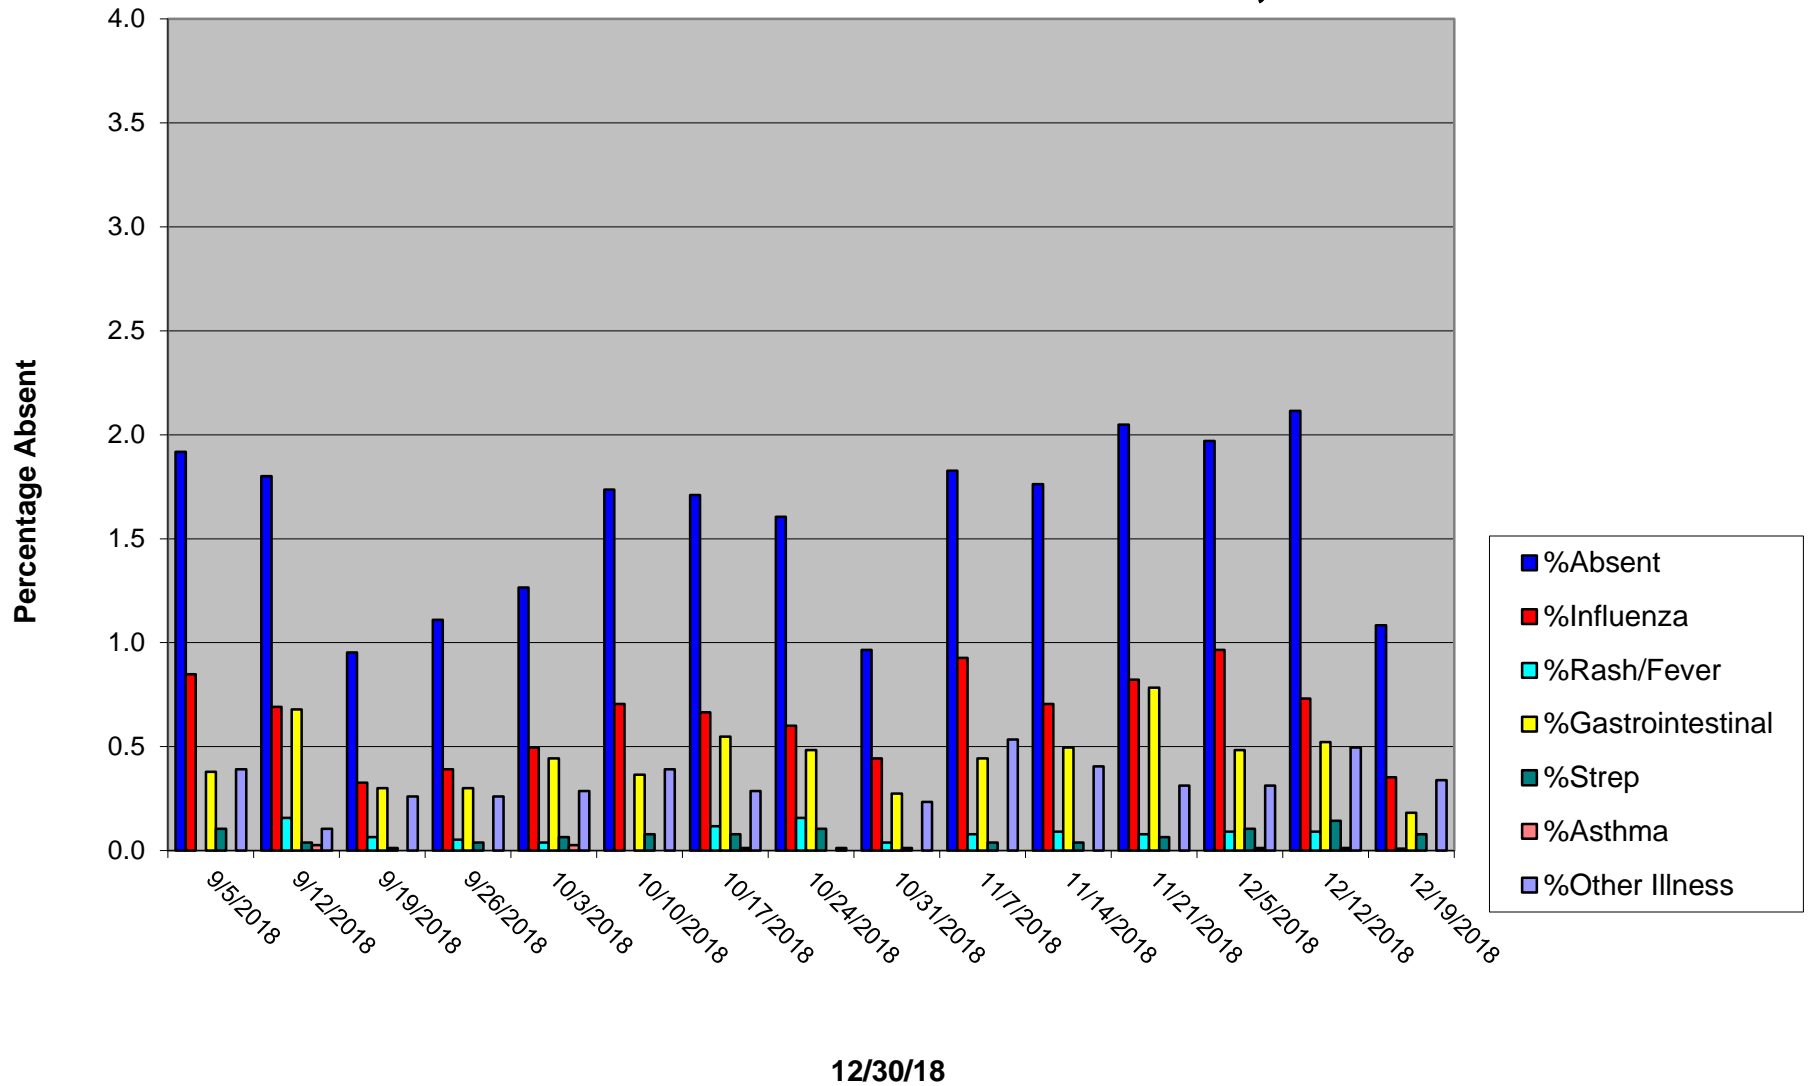

Percentage of Students Absent due to Illness in Schools in South Heartland District - Fall Semester, 2018

Percent of students absent due to illness in South Heartland District Schools (Adams, Clay, Nuckolls, and Webster Counties) on Wednesdays each week of fall semester for the 2018-2019 school year. Thirty-three schools, with a total enrollment of 7,662 students, participate weekly.